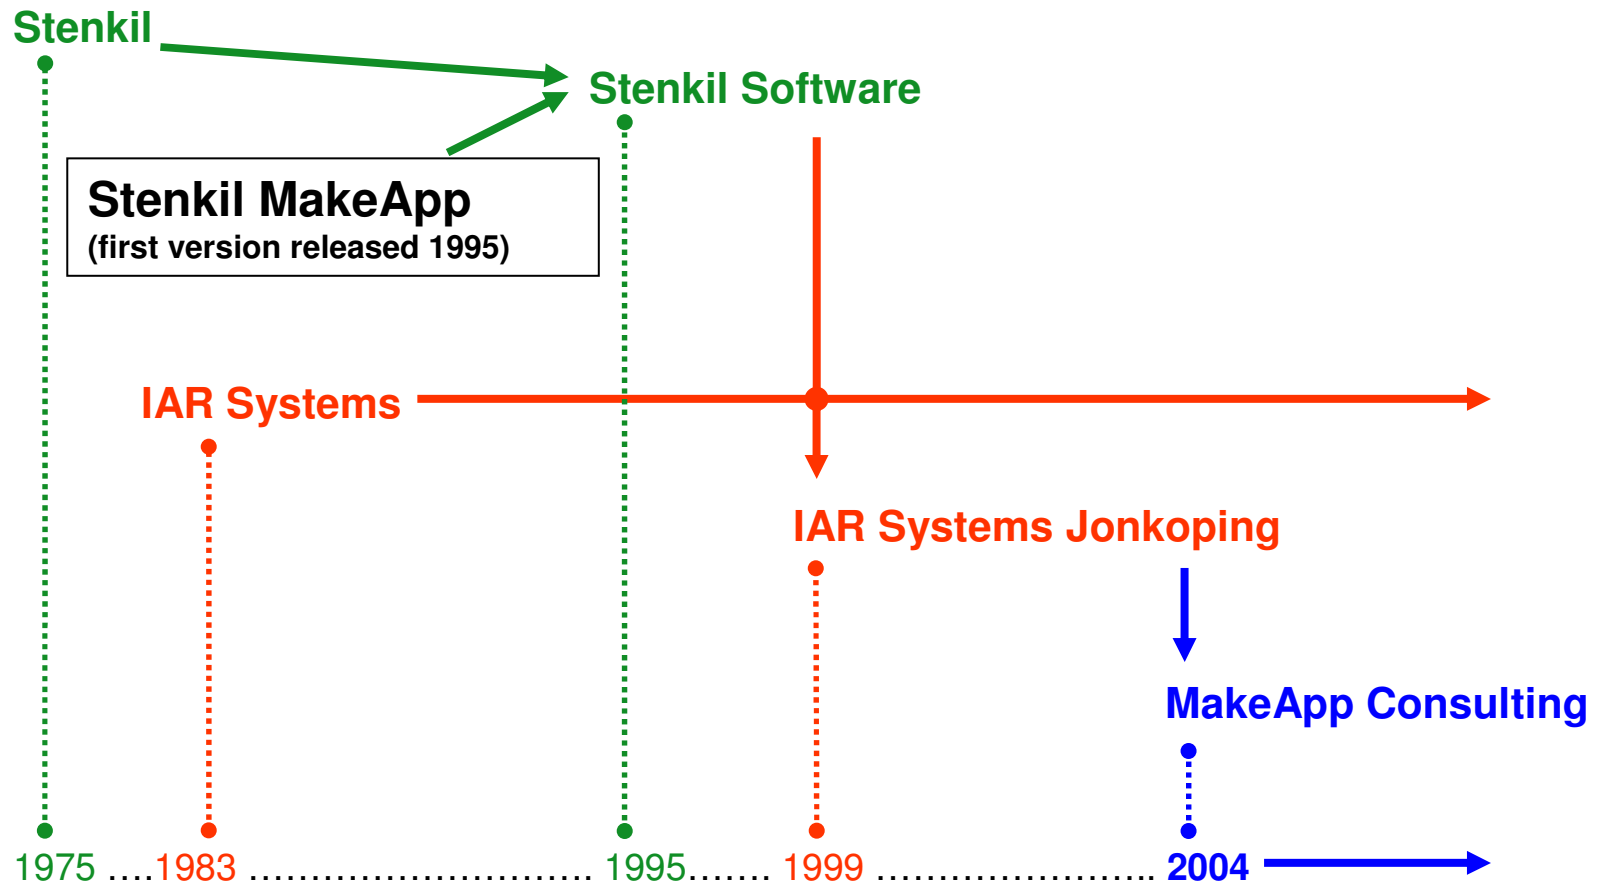

MakeApp Consulting AB

Embedded Experience

MakeApp Consulting AB

Embedded Technology Since 1975

- **30 years of embedded systems experience!**
- **Main focus on Embedded System Development Services**
- **Expert knowledge provided through highly experienced consultants**
- **Strong position in development tools market through the product MakeApp**

More than 20
years of
experience
in average!

Company History

Customer References

- Autoliv
- Kapsch
- Saab Training
- Saab Aircraft
- SaabTech
- Ericsson
- Sensys
- Husqvarna Viking
- Renesas
- Toshiba
- XEMICS